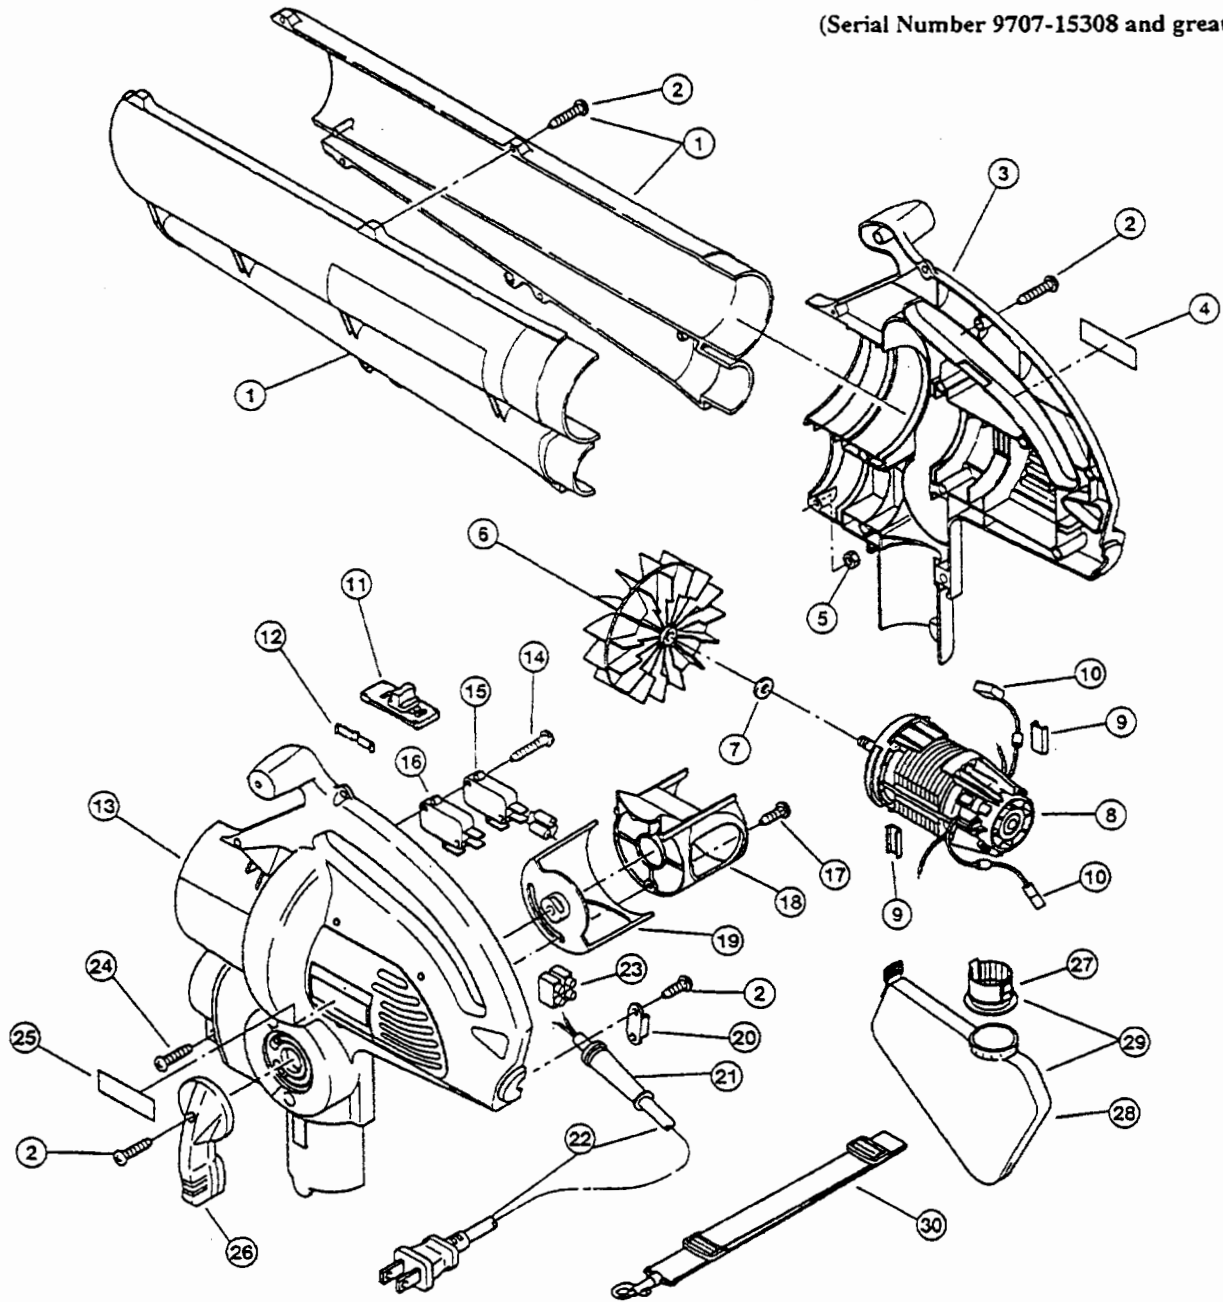

OLD

**REPLACEMENT PARTS - MODEL RESV1300**  
**120 VOLT ELECTRIC BLOWER/VAC**  
 (Serial Number 9707-15308 and greater)

Item	Part No.	Description
1	181999	Blower/Vac Tube Assembly
2	182028	Tapping Screw
3	182029	Right Hand Motor Housing
4	182030	Name Plate Decal
5	182031	Hex Nut
6	182032	Fan
7	182033	Washer
8	182034	Motor Assembly
9	182035	Rubber Cushion
10	182036	Carbon Brush Set
11	182037	Switch Lever
12	182038	Spring Plate
13	182039	Left Hand Motor Housing
14	182040	Tapping Screw
15	182041	Switch Assembly

Item	Part No.	Description
16	182042	Switch
17	182043	Tapping Screw
18	182044	Change Guard
19	182045	Change Cover
20	182046	Cord Clamp
21	182047	Cord Grommet
22	182048	Power Cord
23	180305	Connector Block
24	182049	Screw
25	182050	Decal, Ryobi Logo
26	182051	Change Lever
27	182006	Nozzle
28	182007	Bag
29	181836	Vacuum Bag Assembly
30	682075	Shoulder Strap